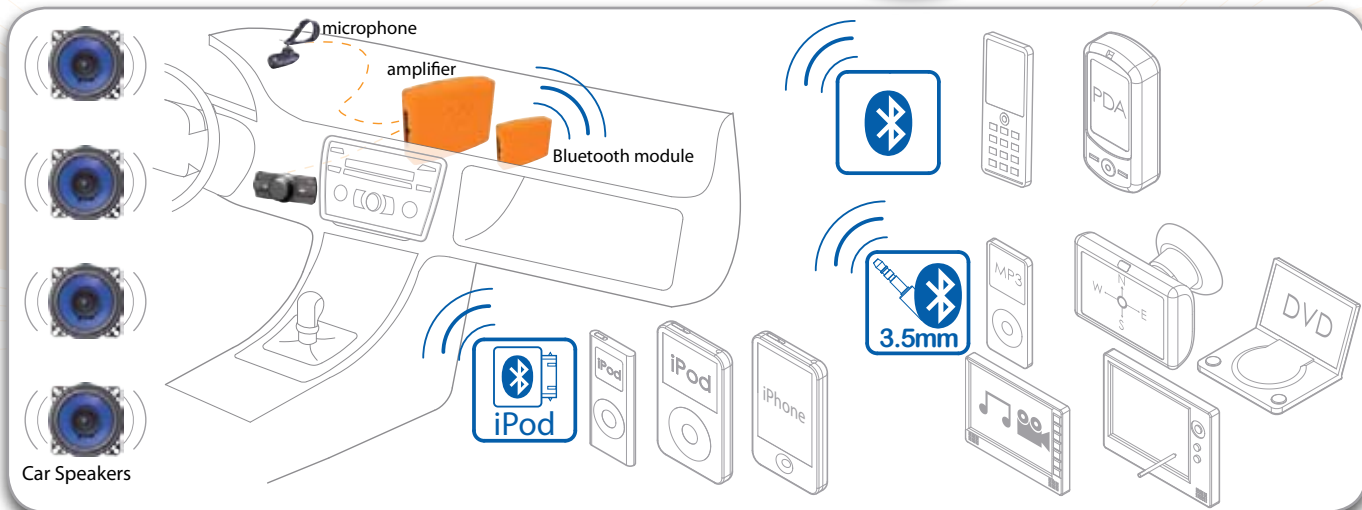

MAIN FEATURES

- Stream Music from any of your Portable Devices wirelessly into all your existing vehicle speakers.
- Simultaneously make and receive phone calls while streaming music from a 2nd portable device.
- Easy to use iO PLAY control console, which can be mounted anywhere in your vehicle.
- Make your journey more exciting with excellent sound quality and performance, using Class-D Amplifier Technology.
- All your connected audio managed the way you need it to be with "iO" AudioSense Technology.
- Innovative design that will easily fit your vehicle and your audio system.
- Enjoy auto-connect when you enter your vehicle by storing up to 5 portable devices in iO PLAY memory.

Specially designed technology for your portable satellite Navigation Voice Instructions.